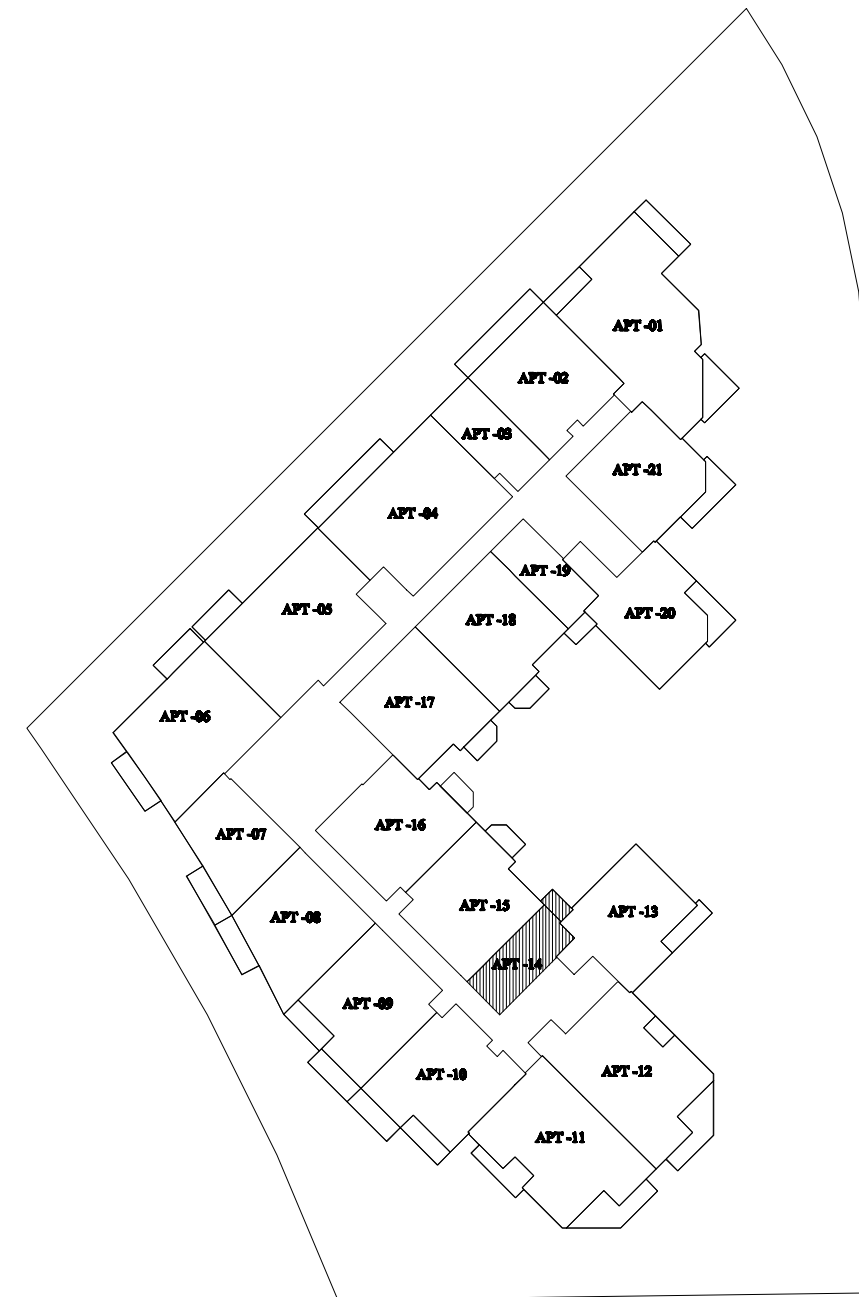

14

KEY PLAN

TYPE- B STUDIO FLAT	NET AREA		BAL. AREA		TOTAL AREA		TOTAL G.A.	
	SQ. MT.	SQ. FT.	SQ. MT.	SQ. FT.	SQ. MT.	SQ. FT.	SQ. MT.	SQ. FT.
	30.13	324.00	2.92	32.00	33.05	355.74	39.68	427.20

SCALE = 1:100

APARTMENT FLAT/ STUDIO FLAT