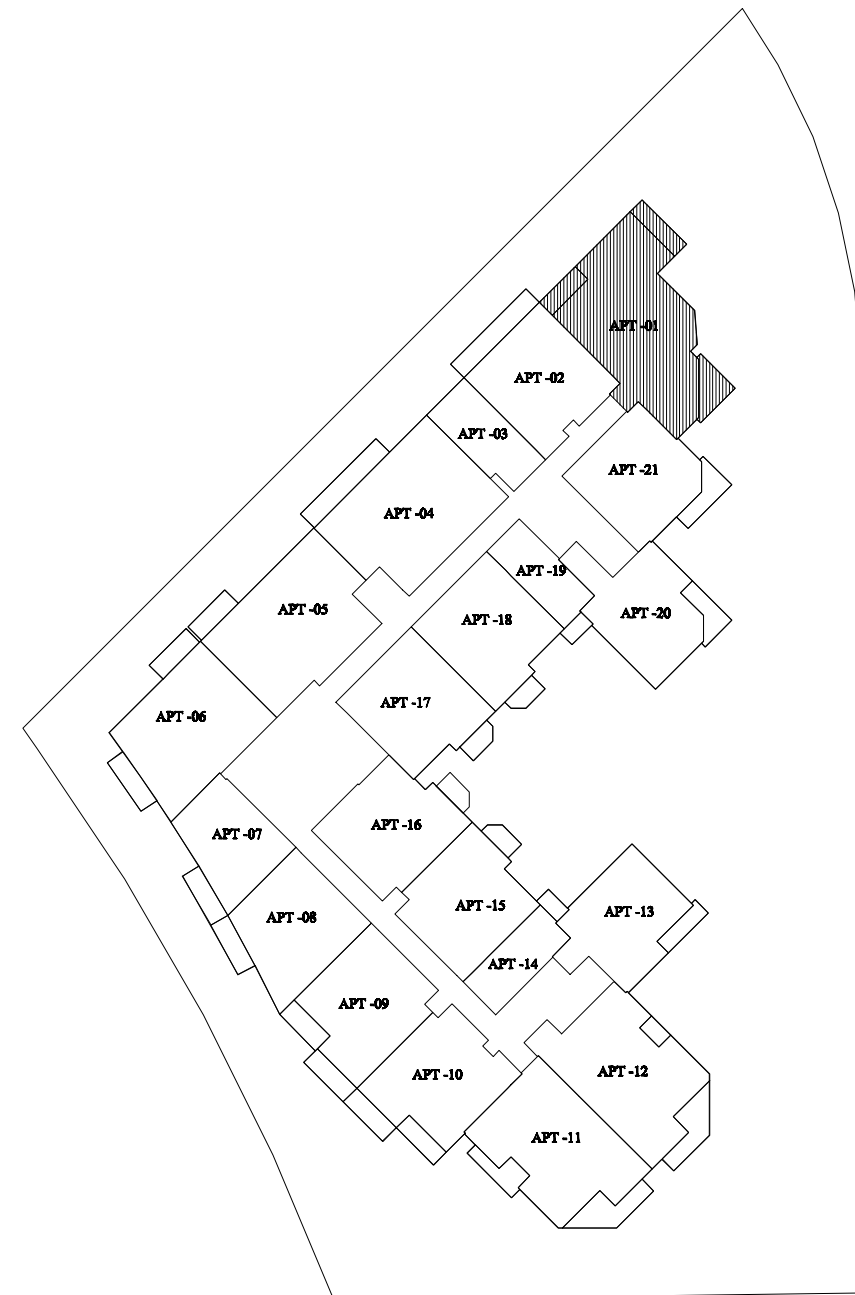

01

KEY PLAN

TYPE- A	NET AREA		BAL. AREA		TOTAL AREA		TOTAL G.A.	
	SQ. MT.	SQ. FT.	SQ. MT.	SQ. FT.	SQ. MT.	SQ. FT.	SQ. MT.	SQ. FT.
2 BEDROOM	111.64	1201.69	19.90	214.20	131.54	1415.89	157.84	1699.00

SCALE = 1:100

APARTMENT FLAT/ 2 BEDROOM