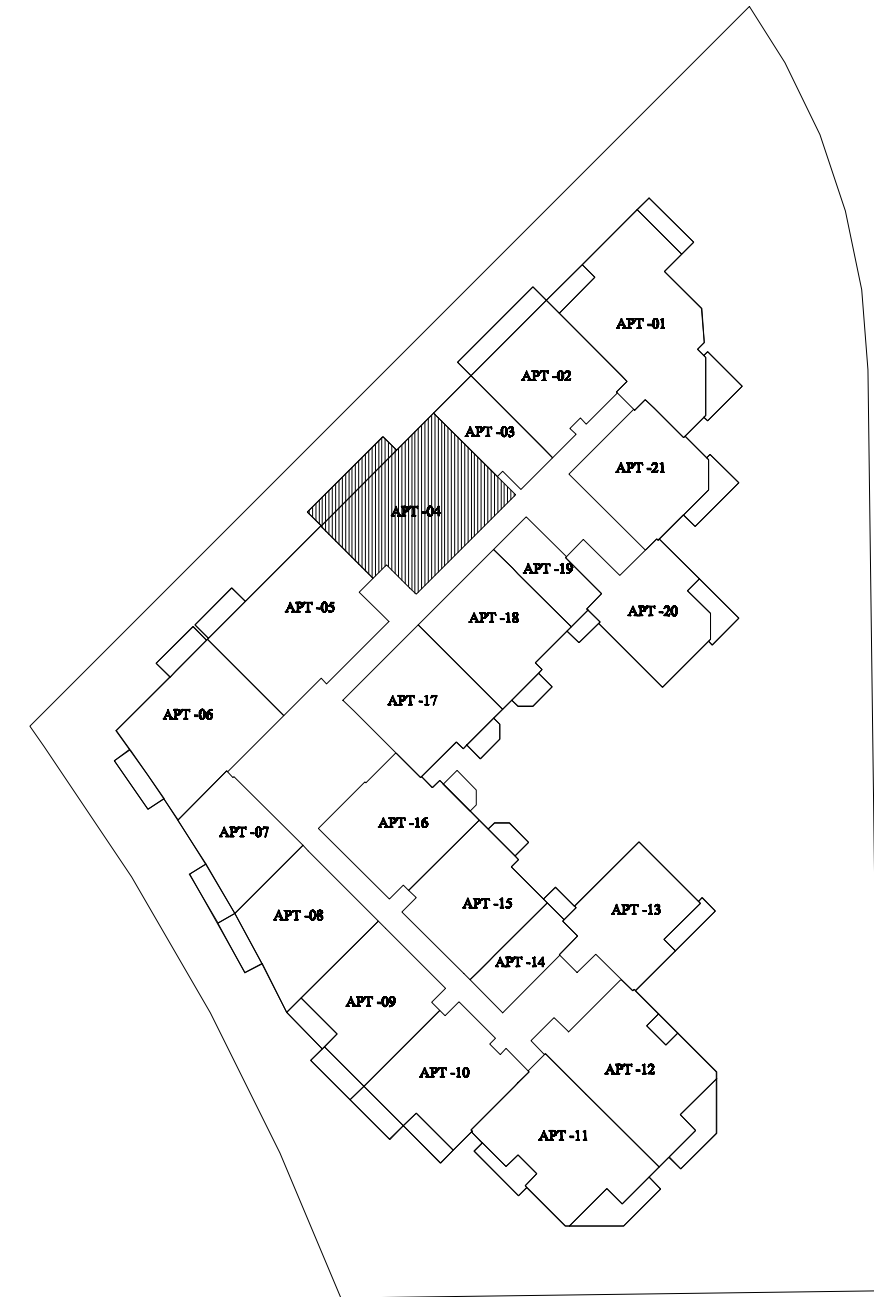

04

TYPE- B	NET AREA		BAL. AREA		TOTAL AREA		TOTAL G.A.	
	SQ. MT.	SQ. FT.	SQ. MT.	SQ. FT.	SQ. MT.	SQ. FT.	SQ. MT.	SQ. FT.
2 BEDROOM	107.17	1153.57	12.44	133.90	119.61	1287.48	143.53	1545.00

KEY PLAN

SCALE = 1:100

APARTMENT FLAT/ 2 BEDROOM