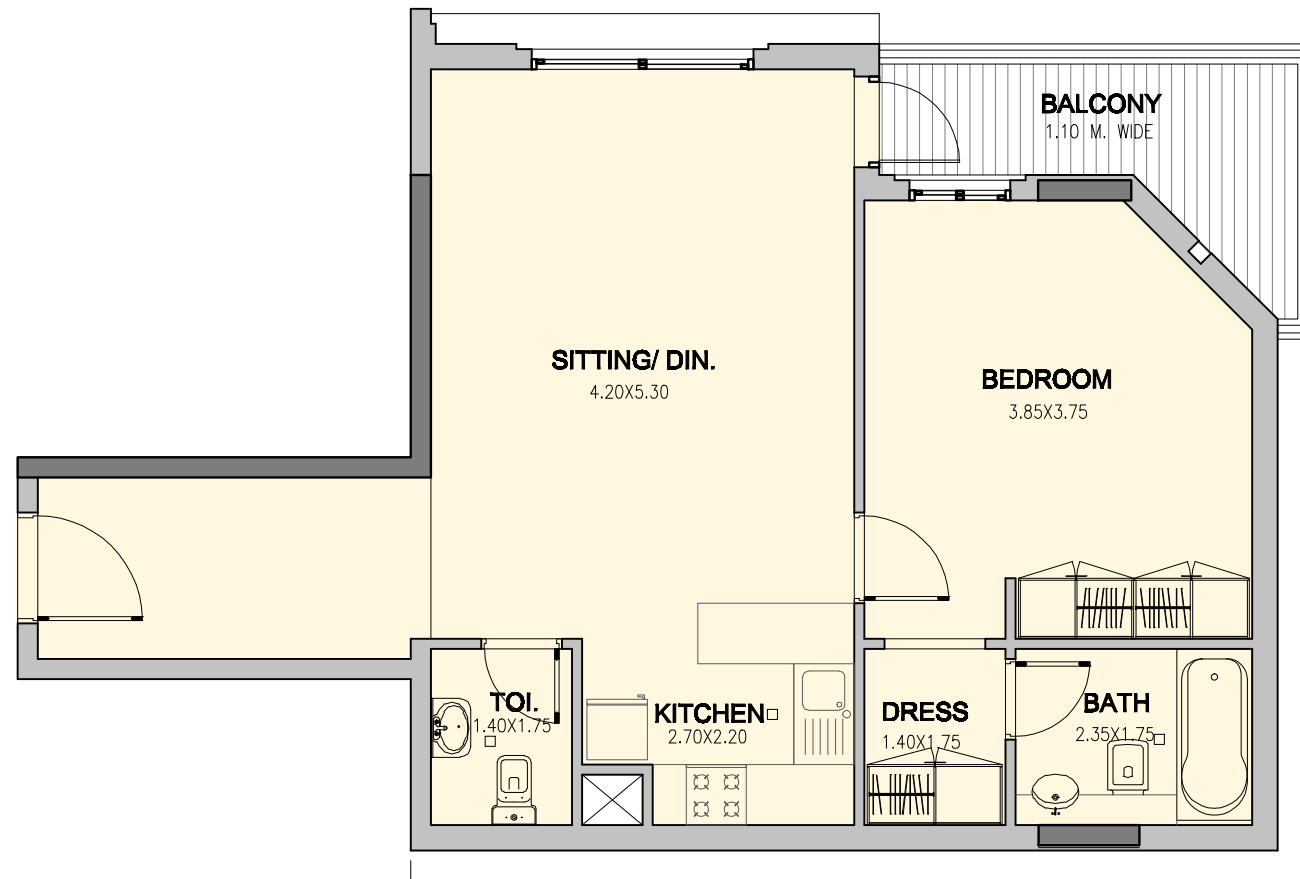

20

TYPE- I	NET AREA		BAL. AREA		TOTAL AREA		TOTAL G.A.	
	SQ. MT.	SQ. FT.	SQ. MT.	SQ. FT.	SQ. MT.	SQ. FT.	SQ. MT.	SQ. FT.
1 BED ROOM	69.58	748.95	7.32	78.79	76.90	827.75	92.28	993.30

KEY PLAN

SCALE = 1:100

APARTMENT FLAT/ 1 BEDROOM