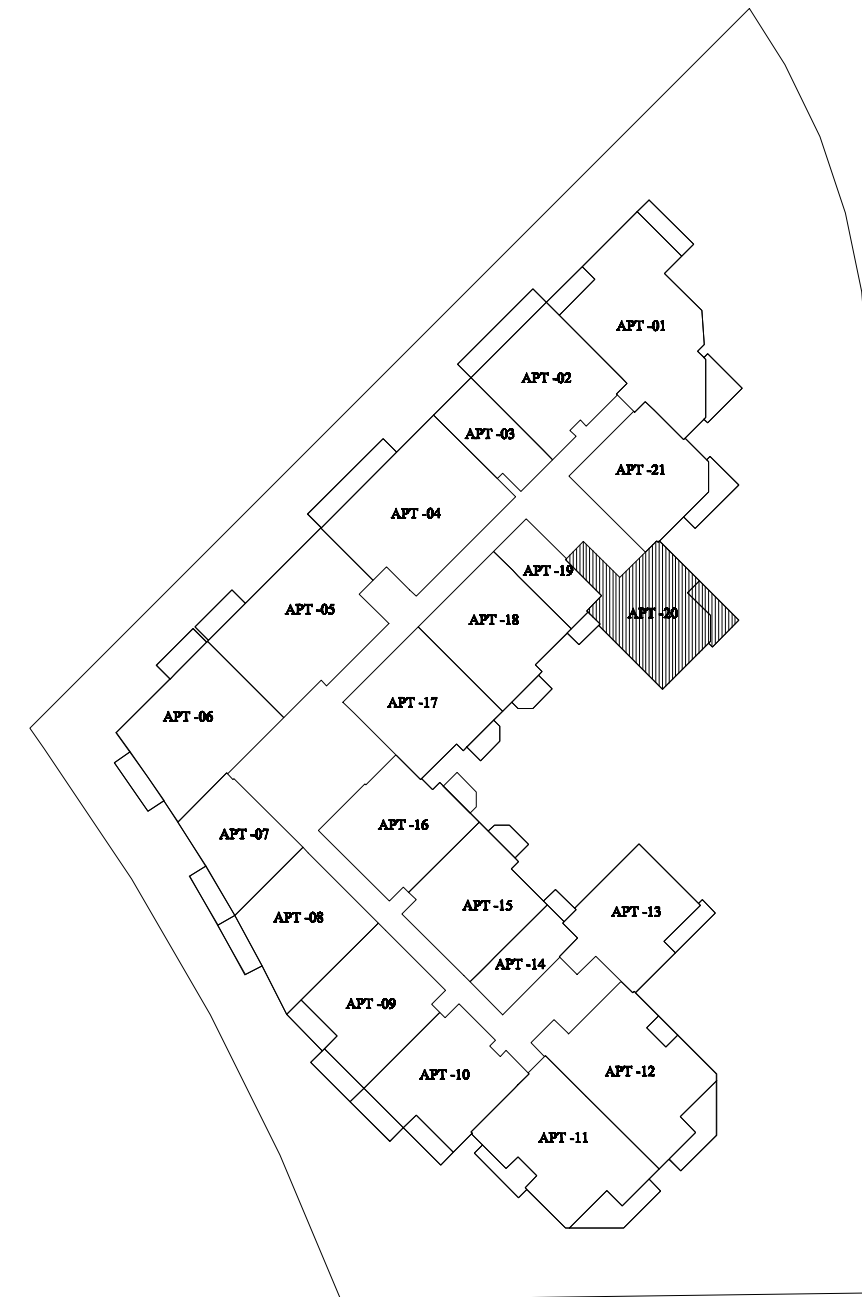

20

TYPE- I	NET AREA		BAL. AREA		TOTAL AREA		TOTAL G.A.	
	SQ. MT.	SQ. FT.	SQ. MT.	SQ. FT.	SQ. MT.	SQ. FT.	SQ. MT.	SQ. FT.
1 BED ROOM	69.58	748.95	7.32	78.79	76.90	827.75	92.28	993.30

KEY PLAN

SCALE = 1:100

APARTMENT FLAT/ 1 BEDROOM