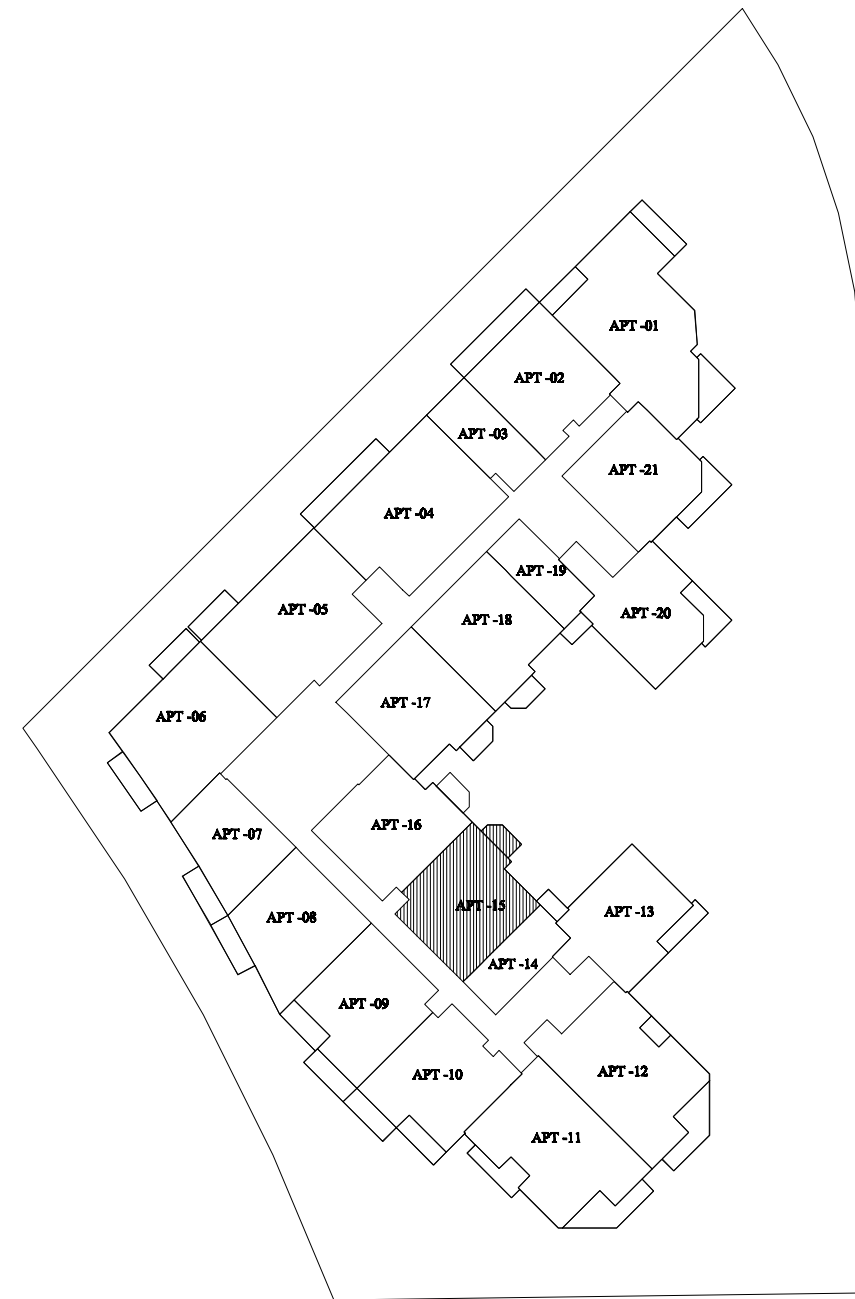

15

KEY PLAN

TYPE- F	NET AREA		BAL. AREA		TOTAL AREA		TOTAL G.A.	
	SQ. MT.	SQ. FT.	SQ. MT.	SQ. FT.	SQ. MT.	SQ. FT.	SQ. MT.	SQ. FT.
1 BEDROOM	72.78	783.40	4.09	44.00	76.87	827.42	92.24	992.90

SCALE = 1:100

APARTMENT FLAT/ 1 BEDROOM