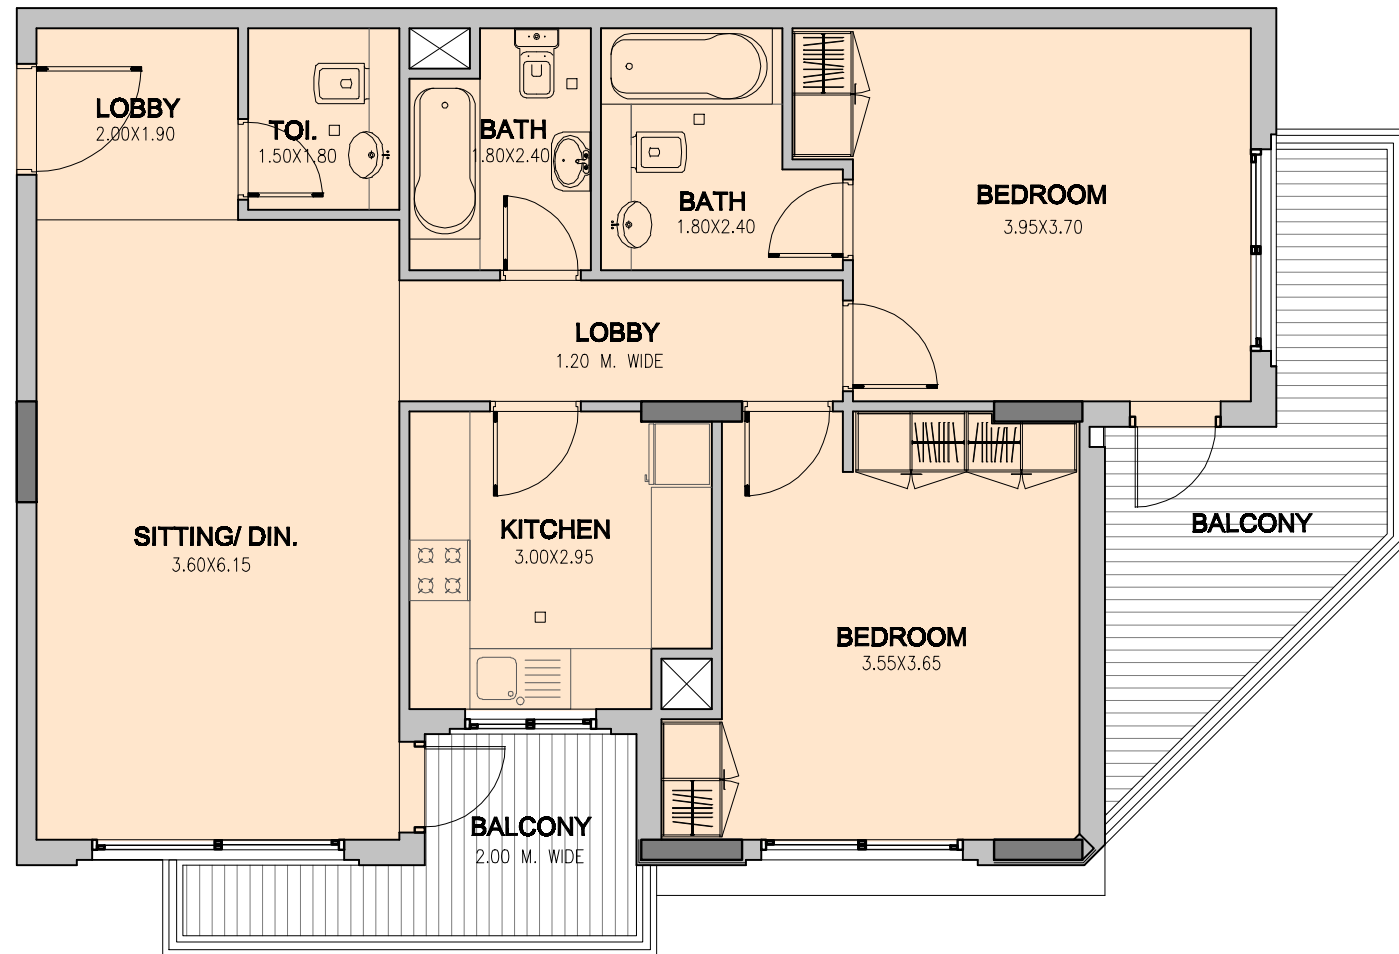

11

KEY PLAN

TYPE- E	NET AREA		BAL. AREA		TOTAL AREA		TOTAL G.A.	
	SQ. MT.	SQ. FT.	SQ. MT.	SQ. FT.	SQ. MT.	SQ. FT.	SQ. MT.	SQ. FT.
2 BEDROOM	94.18	1013.75	18.90	203.43	113.08	1217.18	135.69	1460.60

SCALE = 1:100

APARTMENT FLAT/ 2 BEDROOM