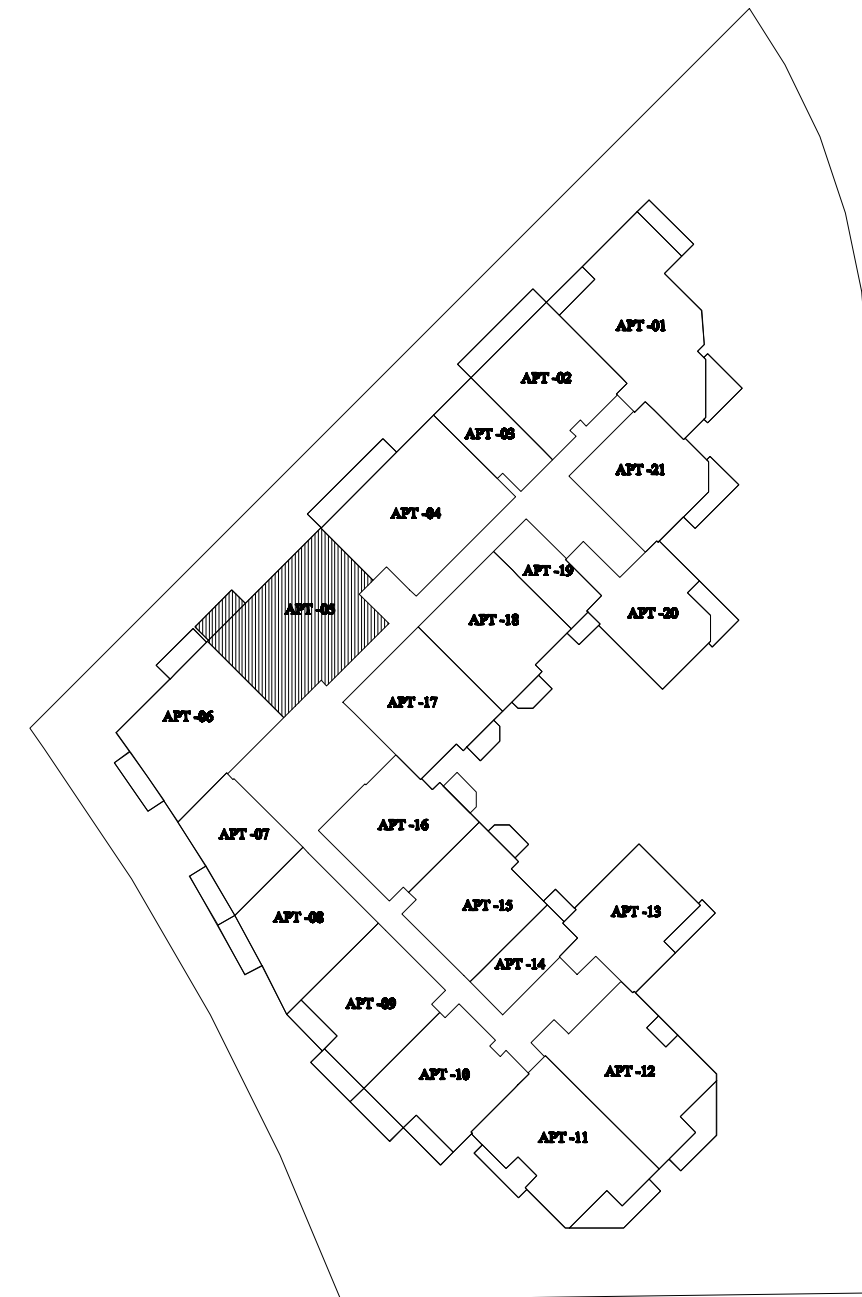

05

KEY PLAN

0 2 5 10 15

TYPE- C	NET AREA		BAL. AREA		TOTAL AREA		TOTAL G.A.	
	SQ. MT.	SQ. FT.	SQ. MT.	SQ. FT.	SQ. MT.	SQ. FT.	SQ. MT.	SQ. FT.
2 BEDROOM	104.72	1127.20	6.07	65.33	110.79	1192.54	132.94	1431.00

SCALE = 1:100

APARTMENT FLAT/ 2 BEDROOM